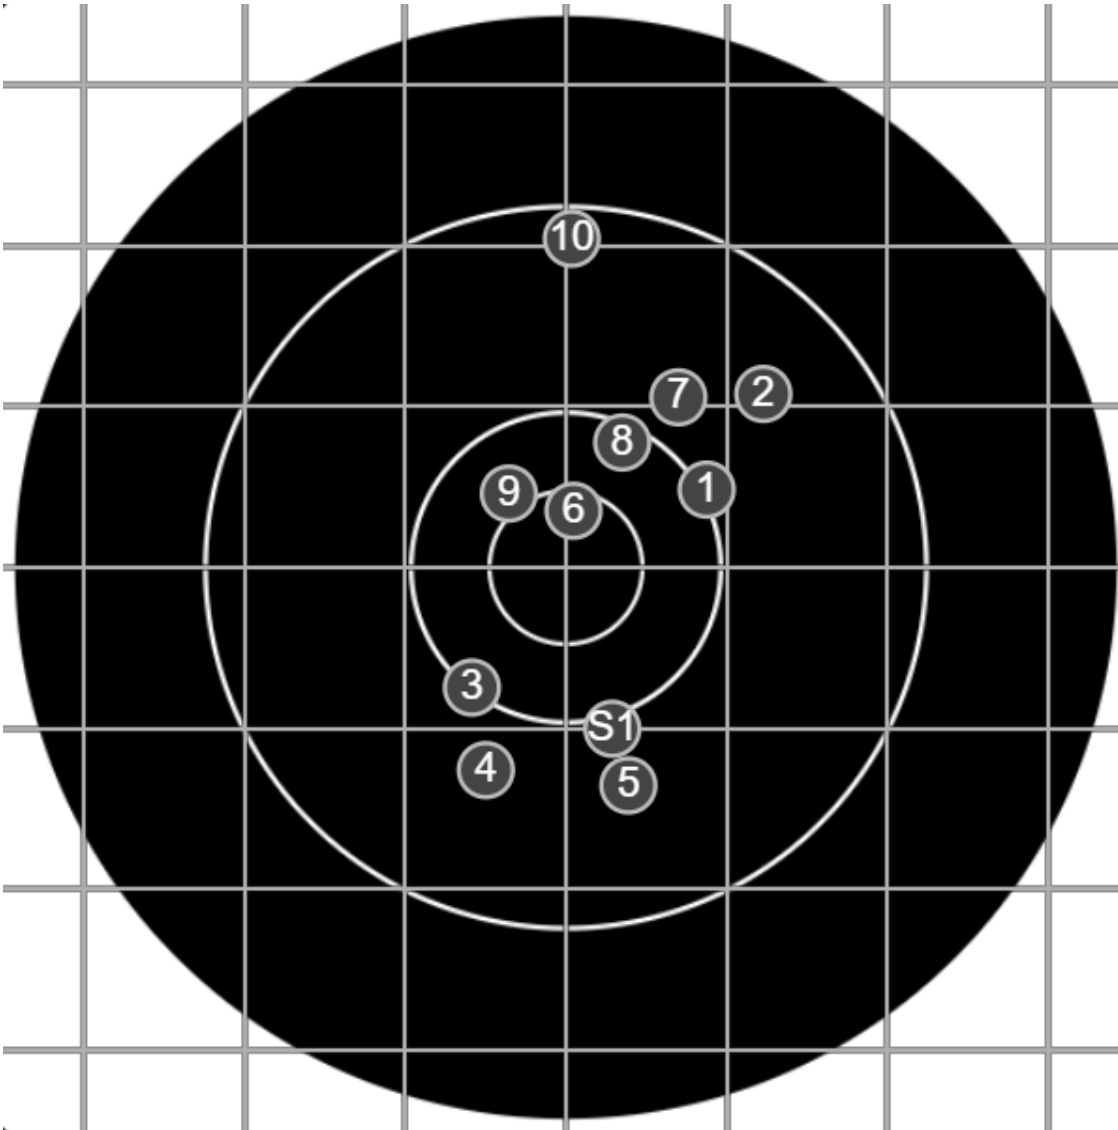

true  
8/3/2024  
3:10:12 PM

**BRC Club Shoot**  
Series 1  
500 yards

**BRC T6 [-58]**  
AU-500y

Group: 454.0 mm  
(241.0w x 451.6h)

(Iron)  
**Shooter**  
Dennis Lavelle [m04]

**45.1**

**FINAL**  
v: 2003, sd: 11.9