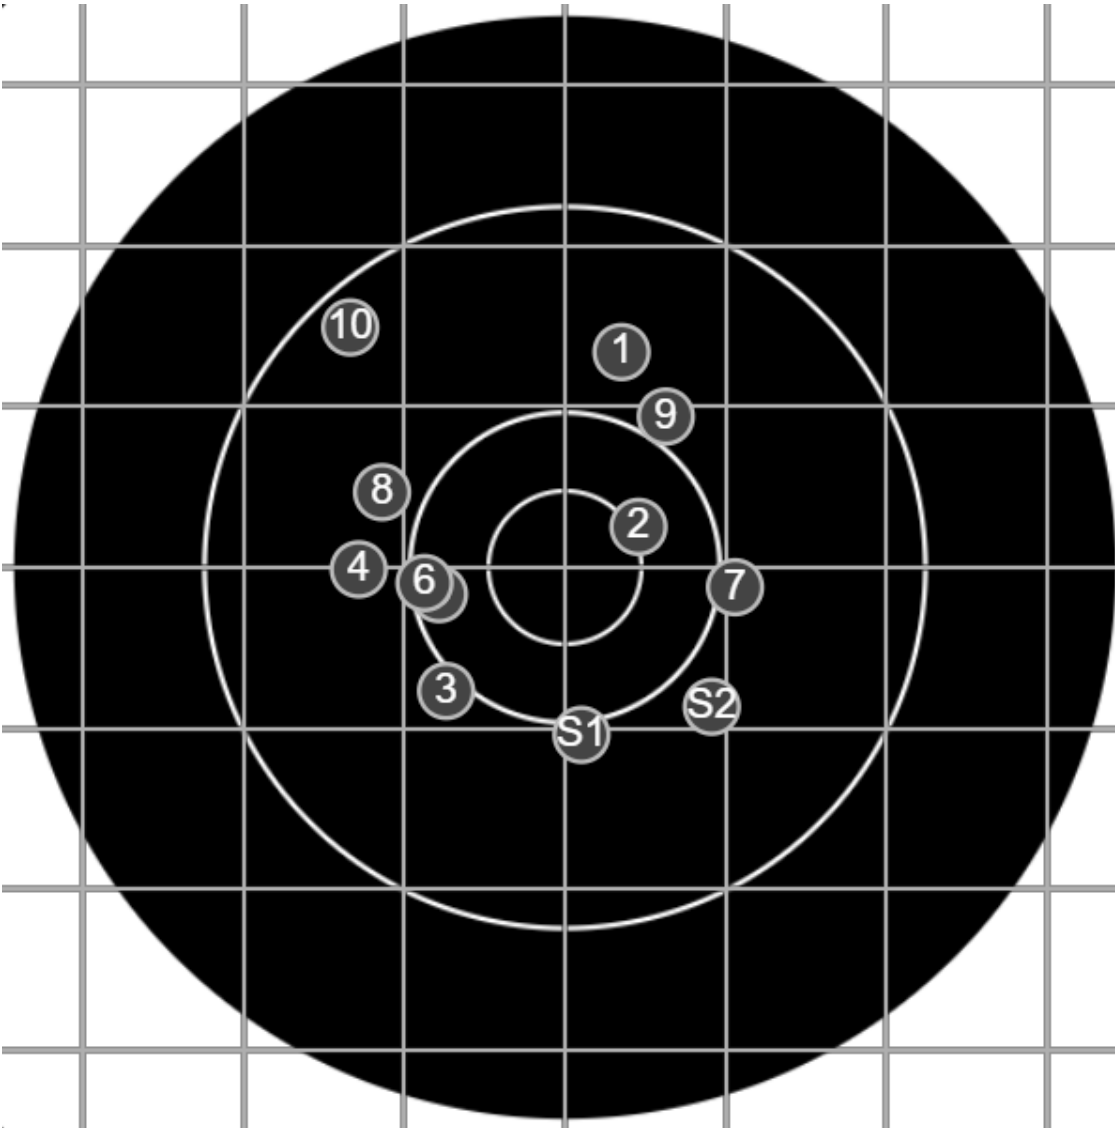

SILVER MOUNTAIN TARGETS
Made in Canada

true
5/24/1970
1:11:27 PM

BRC Club Shoot
Series 1
500 yards

BRC T6 [-57]
AU-500y

Group: 383.7 mm
(318.1w x 300.4h)

(Iron)
Shooter
Dennis Lavelle [m04]

43.0

FINAL
v: 2007, sd: 18.7

#	fps	score
10	2032	4
9	2022	4
8	1997	4
7	2010	4
6	2038	5
5	1991	5
4	1987	4
3	1999	4
2	1979	5
1	2015	4
S2	2014	(4)
S1	1967	(4)